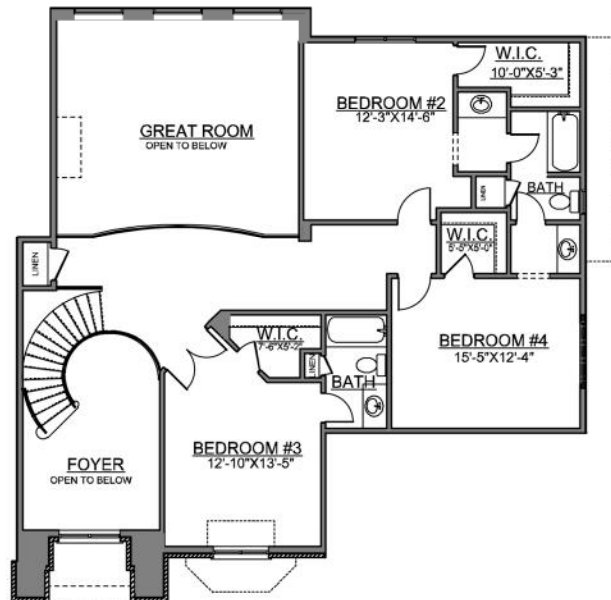

GARRETT HOMES

OFFERED BY LADD'S, INC.
Real Estate & Development since 1906

THE BELMONTE

3,828 SQ. FT.

FIRST FLOOR PLAN

SECOND FLOOR PLAN

PHOTOGRAPHS RENDERINGS AND FLOOR PLANS ARE FOR PRESENTATIONAL PURPOSES ONLY AND MAY NOT REFLECT THE EXACT FEATURES OR DIMENSIONS OF YOUR HOME. FLOOR PLANS AND DESIGNS ARE COPYRIGHTED ©2019 D'ANNA ASSOCIATES LTD.