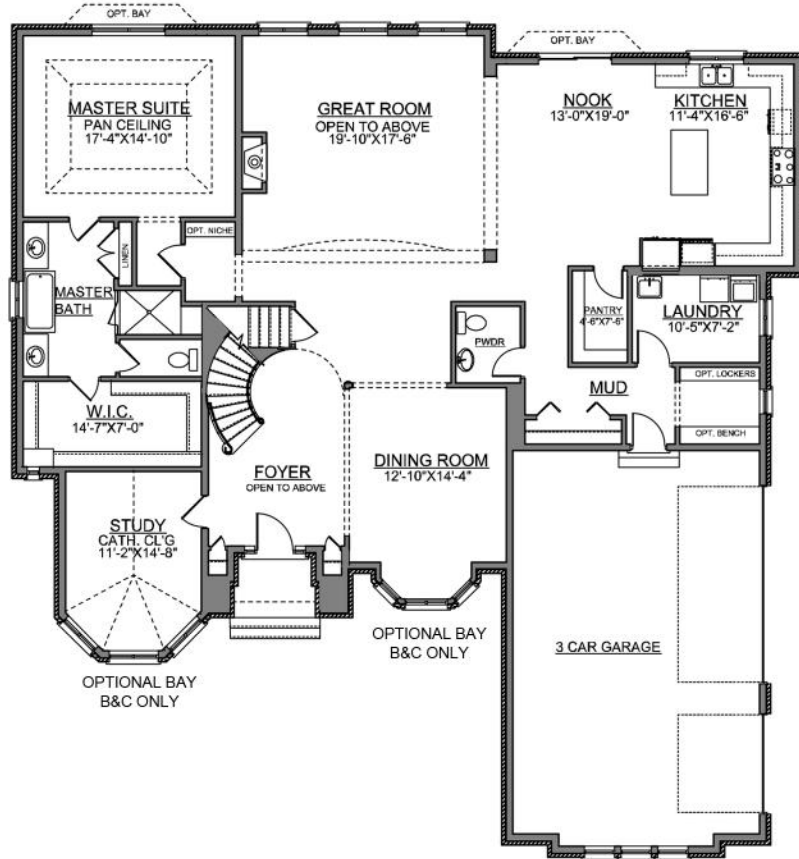

GARRETT HOMES

OFFERED BY LADD'S, INC.
Real Estate & Development since 1906

THE BELMONTE

3,828 SQ. FT.

FIRST FLOOR PLAN

SECOND FLOOR PLAN

PHOTOGRAPHS RENDERINGS AND FLOOR PLANS ARE FOR PRESENTATIONAL PURPOSES ONLY AND MAY NOT REFLECT THE EXACT FEATURES OR DIMENSIONS OF YOUR HOME. FLOOR PLANS AND DESIGNS ARE COPYRIGHTED ©2019 D'ANNA ASSOCIATES LTD.